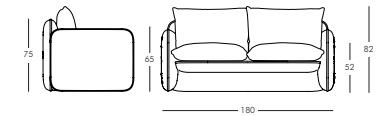

Pouf Gelée

Code	Finition	Diam. x H.
SD GEL040	Soft white, soft argil, soft yellow	48 x 40 cm

Pouf Gelée grand

Code	Finition	Diam. x H.
SD GEL120	Soft white, soft argil, soft yellow	72 x 40 cm

Pouf Mara

Code	Finition	Diam. x H.
SD MAP045	Couleur standard*	42 x 45 cm
LP MAP045	Light white	42 x 45 cm

Inclus un coussin en acrylique waterproof*.

Sofa Mara

Code	Finition	Long. x Larg. x H.
SD MAD075	Couleur standard* + Mahogany leather et saddle leather	180 x 94 x 82 cm

Inclus quatre coussins en acrylique waterproof*.

Fauteuil Mara

Code	Finition	Long. x Larg. x H.
SD MAA075	Couleur standard* + Mahogany leather et saddle leather	106 x 94 x 82 cm

Inclus deux coussins en acrylique waterproof*.