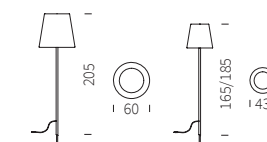

Ampoules recommandées (non incluses) : E27 - 15W