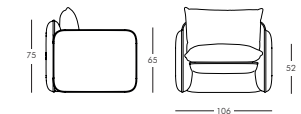

Fauteuil Mara

Code	Finition	Long. x Larg. x H.
SD MAA075	Couleur standard* + Mahogany leather et saddle leather	106 x 94 x 82 cm

Inclus deux coussins en acrylique waterproof*.