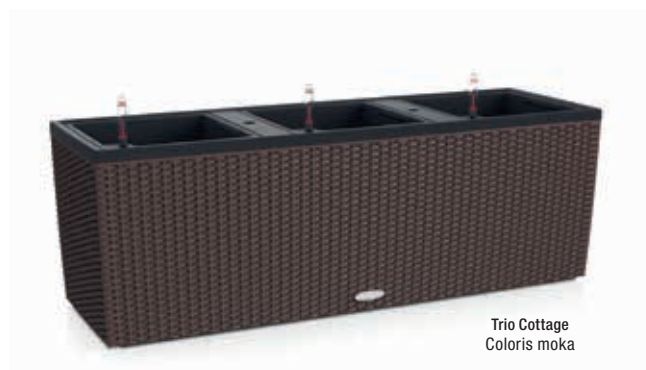

Trio Cottage
Coloris moka