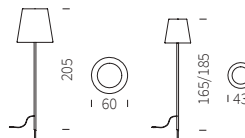

SLIDE | Lumineux

Fiaccola Ali Baba

Code	Finition	Diam. x H.
SD FCA151	Light white / Pied argent	43 x 185 cm
SD FCA153	Light white / Pied argent	60 x 205 cm

Ampoules recommandées (non incluses) : E27 - 15W

Ice Bar

Break Bar

Code	Finition	Long. x Larg. x H.
LP BRB110	Light white	173 x 75 x 110 cm

Ampoules recommandées (non incluses) : 2 x E27 - 25W

Break Bar

Ice Bar

Code	Finition	Long. x Larg. x H.
SD ICB085	Light white	94 x 48 x 86 cm