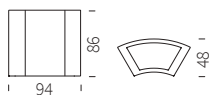

Ice Bar

Break Bar

Code	Finition	Long. x Larg. x H.
LP BRB110	Light white	173 x 75 x 110 cm

Ampoules recommandées (non incluses) : 2 x E27 - 25W

Break Bar

Ice Bar

Code	Finition	Long. x Larg. x H.
SD ICB085	Light white	94 x 48 x 86 cm