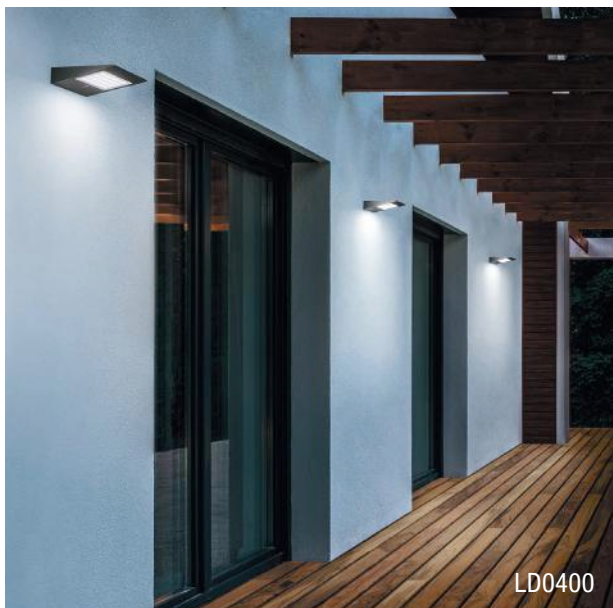

### Lampe Cubetto applique

LED | 3 000K | CRI>90 | 220-240V  
IP54 | 6,5W LED | 594 lm

62,00 € (prix HT)

Code

LD0052

B3

G3

LD0052