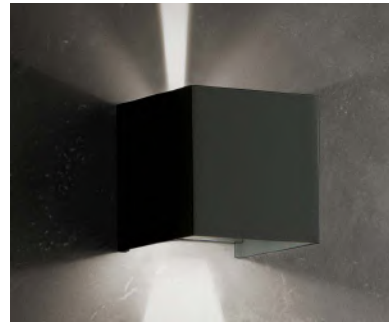

### Lampe Cubetto applique

LED | 3 000K | CRI>90 | 220-240V  
IP54 | 6,5W LED | 594 lm

62,00 € (prix HT)

Code

LD0052

B3

G3

LD0052